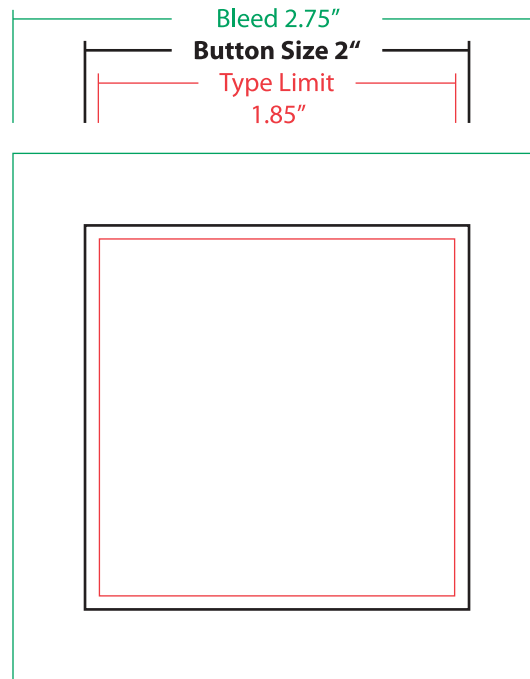

Button Size: 2" Square

IMPRINT AREA: 1.869" (SEE BELOW)

ACCEPTED FORMATS (Mac or PC) • EPS files • Adobe Illustrator CS5 or lower • CorelDRAW 12 or lower • TIF format - minimum 300 d.p.i. • 4 colour process jobs must be CMYK. Please include any 'LINKED' images with the original files.