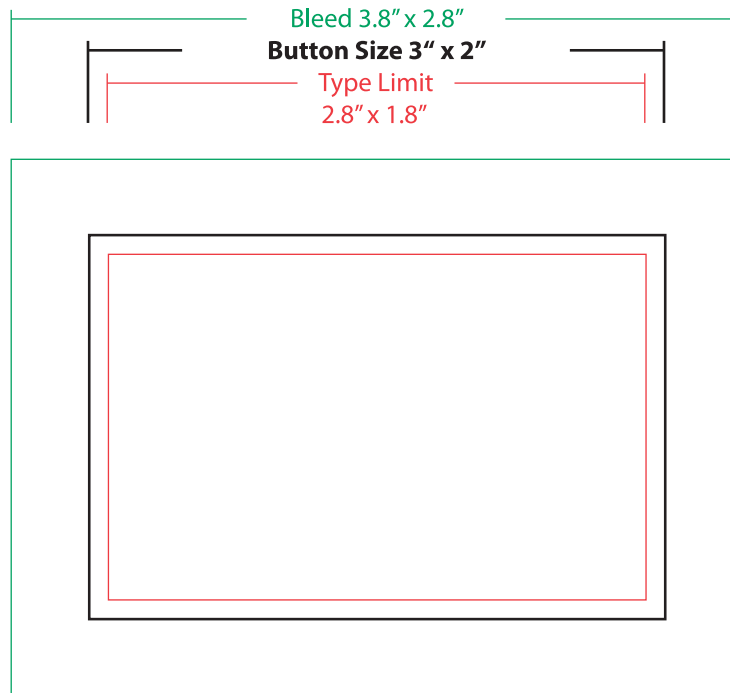

Rectangle Button

IMPRINT AREA: 2.8" x 1.8" (SEE BELOW)

ACCEPTED FORMATS (Mac or PC) • EPS files • Adobe Illustrator CS5 or lower • CorelDRAW 12 or lower • TIF format - minimum 300 d.p.i. • 4 colour process jobs must be CMYK. Please include any 'LINKED' images with the original files.

UNACCEPTABLE FORMATS • JPG, GIF or any files from the internet • Microsoft Word or Powerpoint files • BMP or PCX • RGB colours

FONT INFORMATION • All text should be converted to paths, curves or outlines. This is the recommended method. The text will become an object and can no longer be edited.