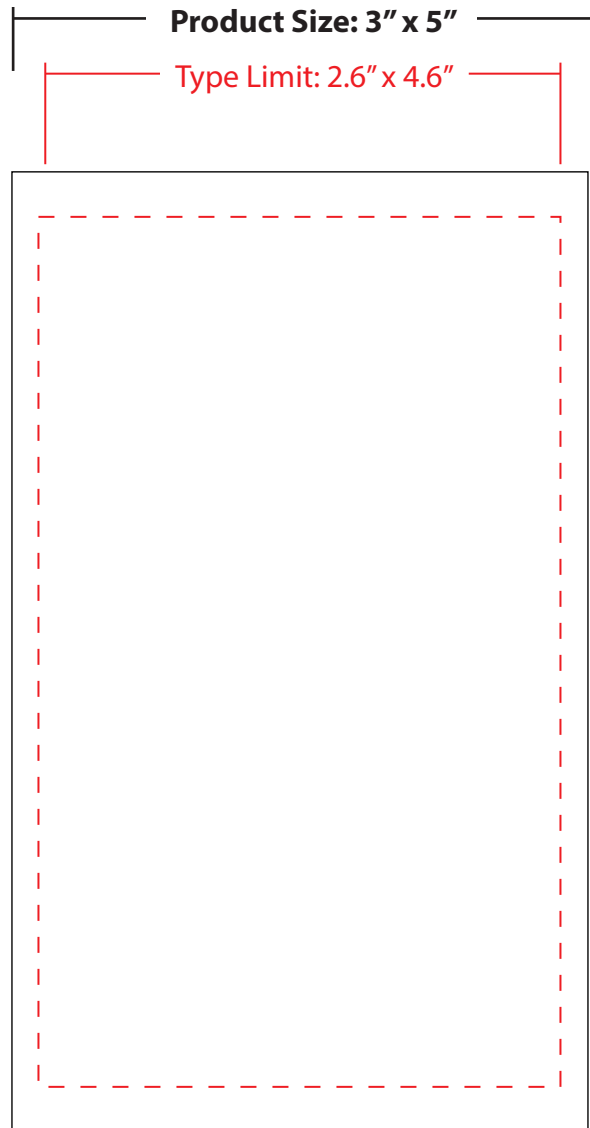

Non Adhesive Note - 3" x 5"

ACCEPTED FORMATS (Mac or PC) • EPS files • Adobe Illustrator CS5 or lower • QuarkXpress 7.0 or lower • CorelDRAW 12 or lower • TIF format - minimum 300 d.p.i. • 4 colour process jobs must be CMYK. Please include any 'LINKED' images with the original files.

UNACCEPTABLE FORMATS • JPG, GIF or any files from the internet • Microsoft Word or Powerpoint files • BMP or PCX • RGB colours

FONT INFORMATION • All text should be converted to paths, curves or outlines. This is the recommended method. The text will become an object and can no longer be edited.