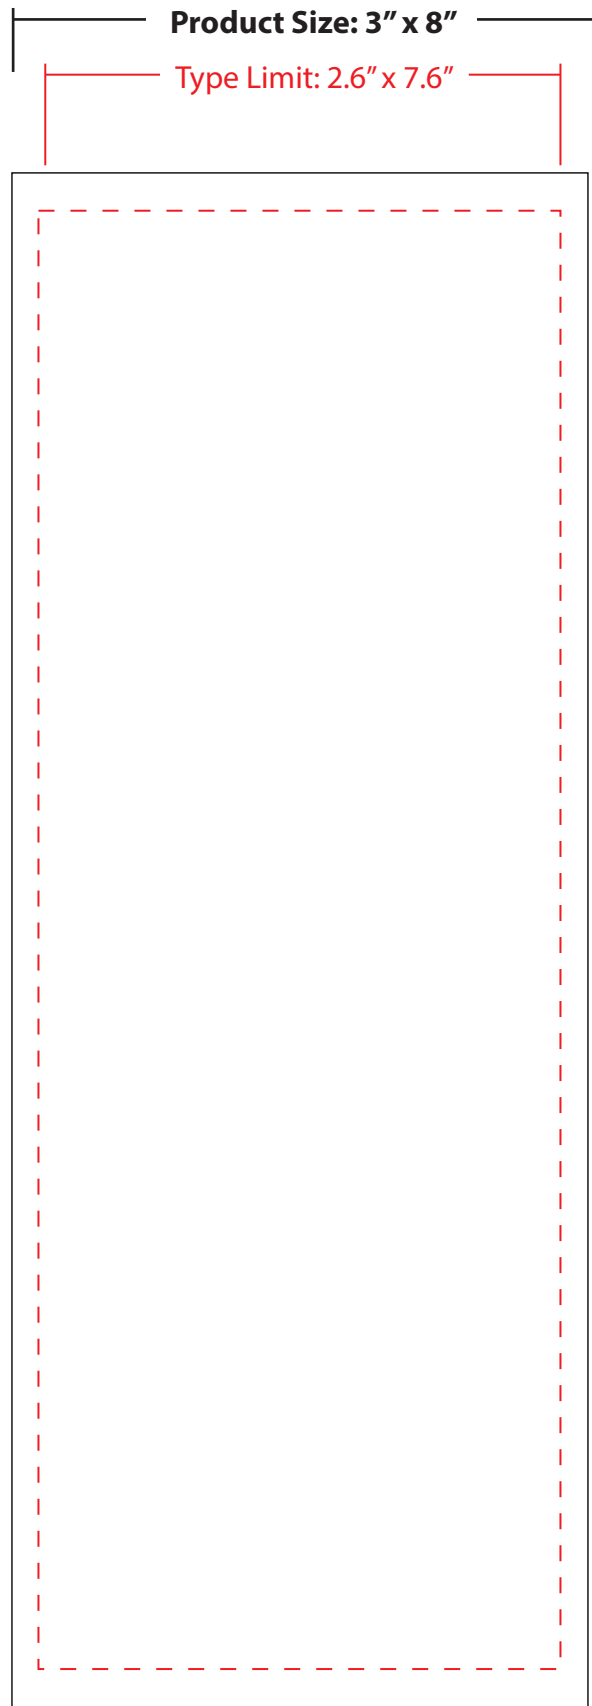

Non Adhesive Note - 3" x 8"

ACCEPTED FORMATS (Mac or PC) • EPS files • Adobe Illustrator CS5 or lower • QuarkXpress 7.0 or lower • CorelDRAW 12 or lower • TIF format - minimum 300 d.p.i. • 4 colour process jobs must be CMYK. Please include any 'LINKED' images with the original files.

UNACCEPTABLE FORMATS • JPG, GIF or any files from the internet • Microsoft Word or Powerpoint files • BMP or PCX • RGB colours

FONT INFORMATION • All text should be converted to paths, curves or outlines. This is the recommended method. The text will become an object and can no longer be edited.

ACCEPTABLE

NOT ACCEPTABLE