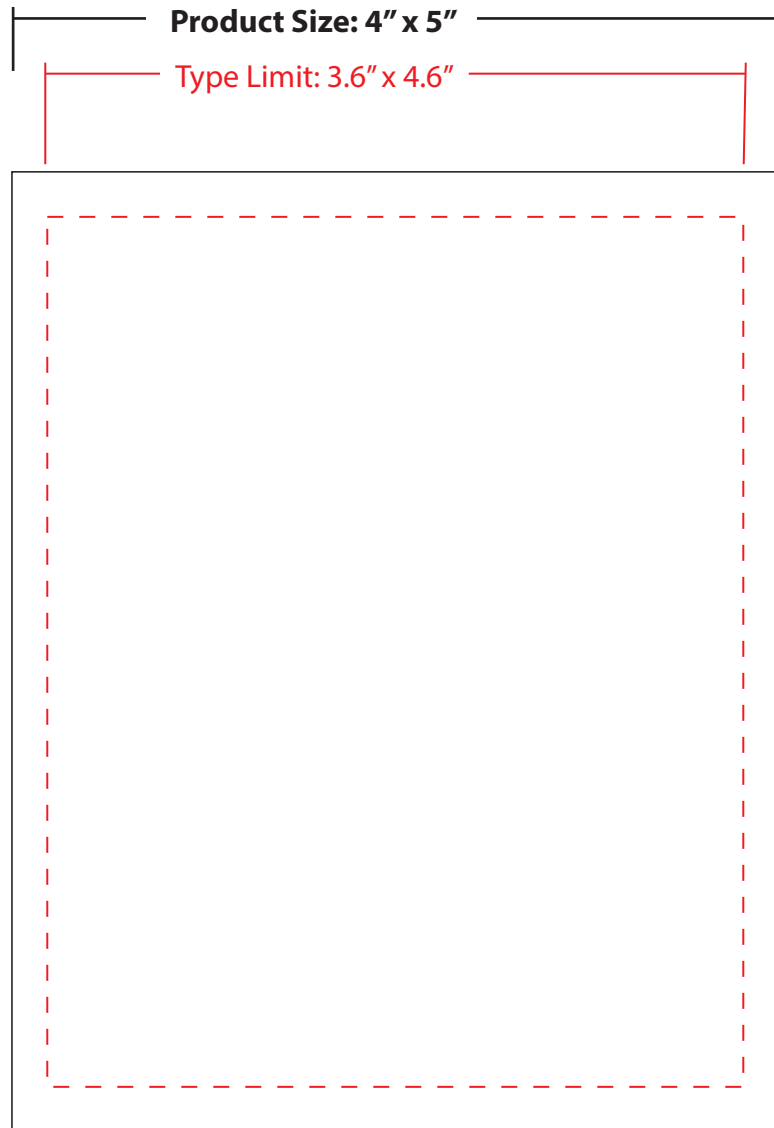

Non Adhesive Note - 4" x 5"

ACCEPTED FORMATS (Mac or PC) • EPS files • Adobe Illustrator CS5 or lower • QuarkXpress 7.0 or lower • CorelDRAW 12 or lower • TIF format - minimum 300 d.p.i. • 4 colour process jobs must be CMYK. Please include any 'LINKED' images with the original files.