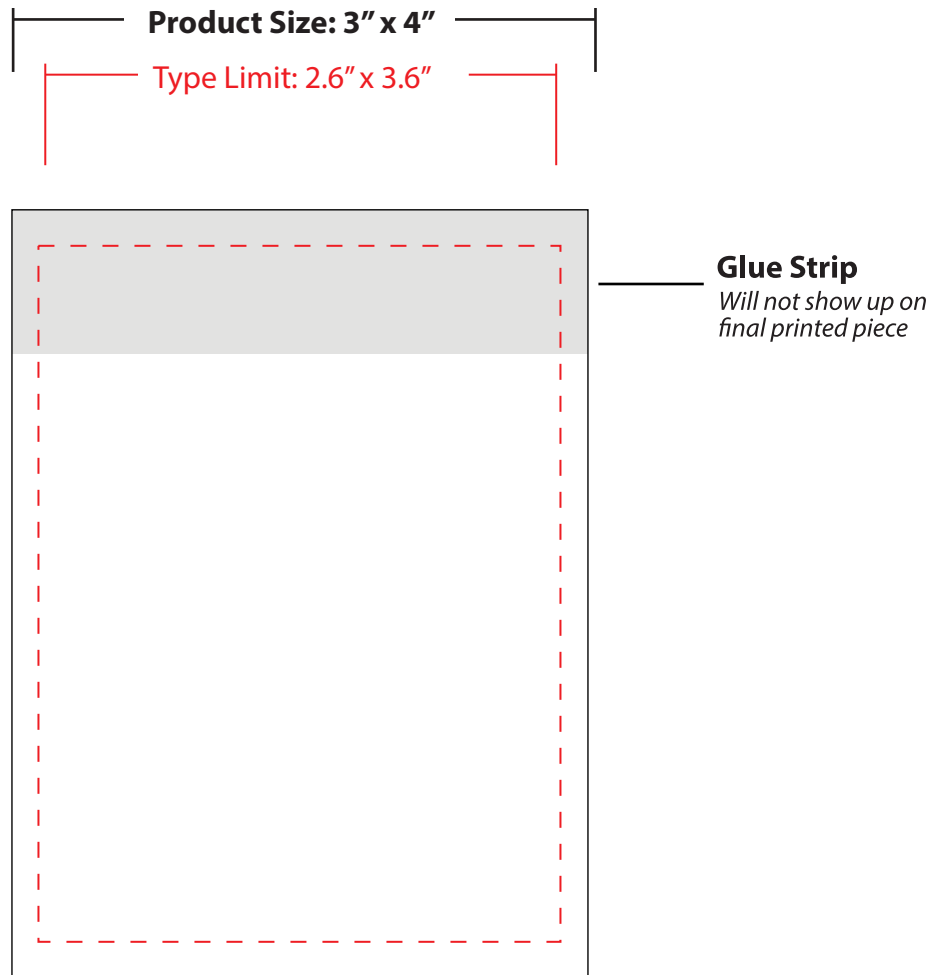

Adhesive Note - 3" x 4"

ACCEPTED FORMATS (Mac or PC) • EPS files • Adobe Illustrator CS5 or lower • QuarkXpress 7.0 or lower • CorelDRAW 12 or lower • TIF format - minimum 300 d.p.i. • 4 colour process jobs must be CMYK. Please include any 'LINKED' images with the original files.

UNACCEPTABLE FORMATS • JPG, GIF or any files from the internet • Microsoft Word or Powerpoint files • BMP or PCX • RGB colours

FONT INFORMATION • All text should be converted to paths, curves or outlines. This is the recommended method. The text will become an object and can no longer be edited.

ACCEPTABLE

NOT ACCEPTABLE