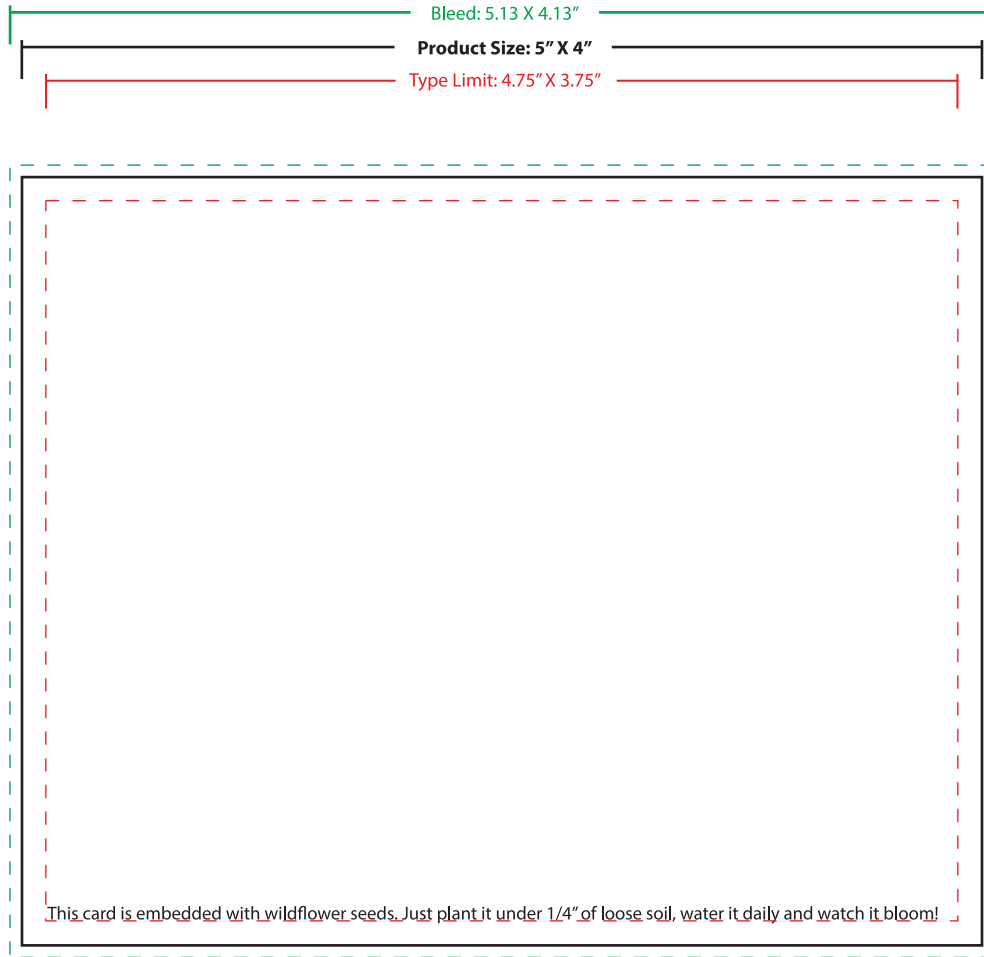

# Direct Print Seeded Paper Invite

IMPRINT SIZE: 5" X 4"

**ACCEPTED FORMATS** (Mac or PC) • EPS files • Adobe Illustrator CS5 or lower • QuarkXpress 7.0 or lower • CorelDRAW 12 or lower • TIF format - minimum 300 d.p.i. • 4 colour process jobs must be CMYK. Please include any 'LINKED' images with the original files.

**UNACCEPTABLE FORMATS** • JPG, GIF or any files from the internet • Microsoft Word or Powerpoint files • BMP or PCX • RGB colours

**FONT INFORMATION** • All text should be converted to paths, curves or outlines. This is the recommended method. The text will become an object and can no longer be edited.