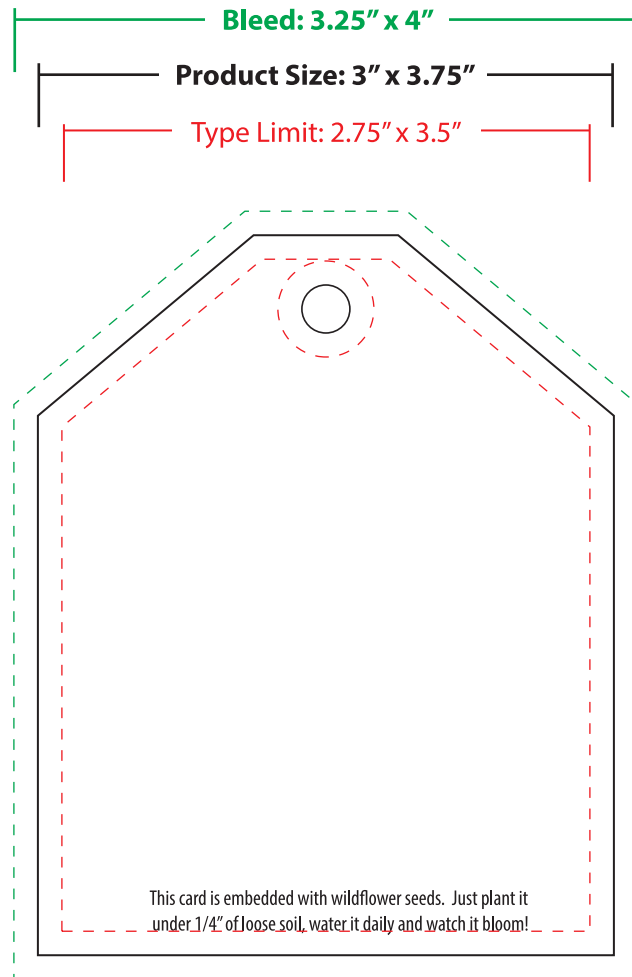

# SEEDED PAPER GIFT TAG - 3" X 3.75"

PRODUCT SIZE: 3" x 3.75"

**ACCEPTED FORMATS** (Mac or PC) • EPS files • Adobe Illustrator CS5 or lower • QuarkXpress 7.0 or lower • CorelDRAW 12 or lower • TIF format - minimum 300 d.p.i. • 4 colour process jobs must be CMYK. Please include any 'LINKED' images with the original files.